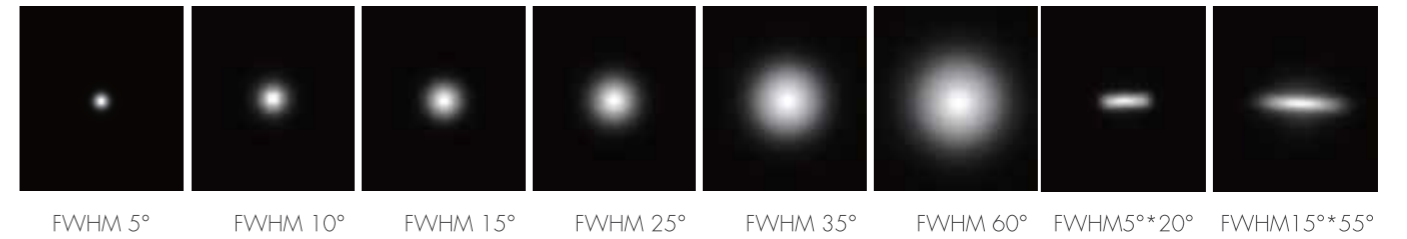

White Color

RGBW 4 in 1