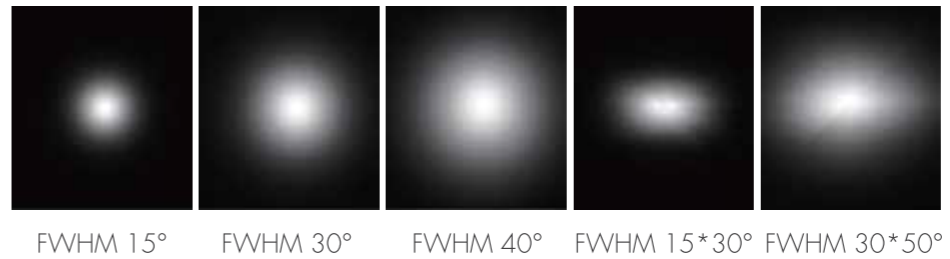

Wiring Diagram