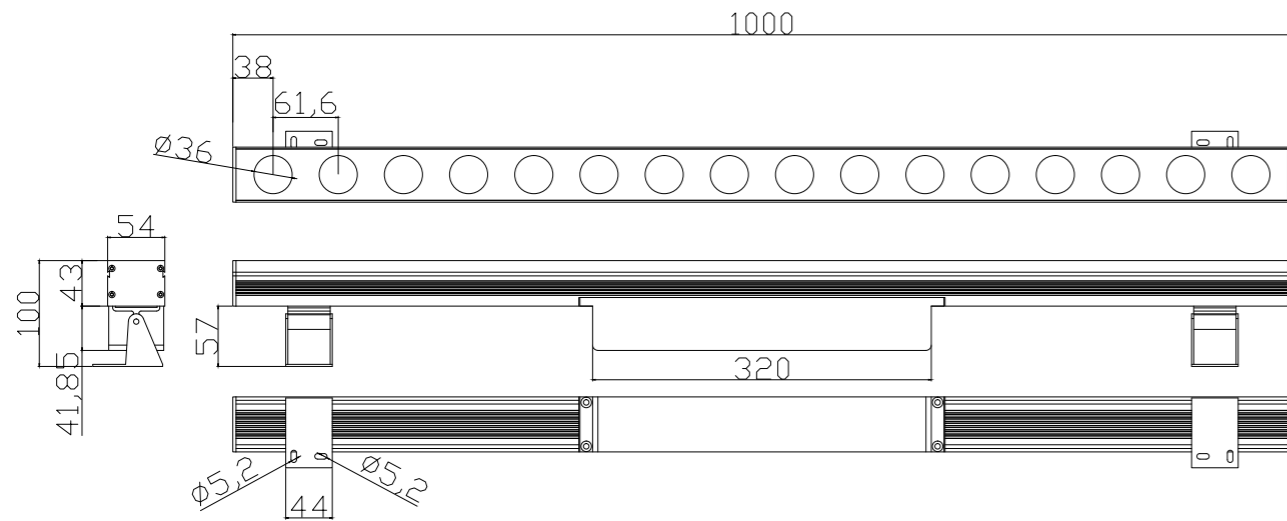

Dimension

Colors

W5421002401

W5421001604

LED

LED Source	CREE XPG2	CREE XML Color
LED QTY	12pcs LEDs@610mm 18pcs LEDs@915mm 24pcs LEDs@1220mm 12pcs LEDs@500mm 24pcs LEDs@1000mm	8pcs LEDs@610mm 12pcs LEDs@915mm 16pcs LEDs@1220mm 8pcs LEDs@500mm 16pcs LEDs@1000mm
Beam Angle	5°,10°,15°, 25°,35°,60°,5*20°,15*55°	15° 30° 40° 15*30° 30*50°

Electrical

Input Voltage	48VDC/120-277VAC
Power Consumption	80W Max@1000mm 96W Max@1000mm

Control

Protocol	On-Off/0-10V/Dali/DMX512
Pixels	1 Channel per fixture 4 Channel per fixture / Multi pixel available upon request
Addressing Options	Manual Addressing / RDM

Physical

Housing Material	Aluminium	Mounting Options	Surface mount/Inground with Recessed Box
Finish	Black/White/Silver	Luminaire Connection	DC:4PIN cable with screw lock connector for DC and DMX AC:3PIN cable with screw lock connector for AC 4PIN cable with screw lock connector for DMX
Lense	6mm Toughened Glass		

Environment

Operating Temperature	-30° to 60°	Humidity	0-95%,non-condensing
Startup Temperature	-30° to 60°	IP	Outdoor IP66
Storage Temperature	-40° to 80°		

Certificate

Ordering Information

Product	Width	Length	LED QTY	LED Color
W LED Washer	72 72mm Wide	100 060 610mm 090 915mm 120 1220mm 050 500mm 100 1000mm	24 12pcs LEDs@610mm 18pcs LEDs@915mm 24pcs LEDs@1220mm 18pcs LEDs@500mm 24pcs LEDs@1000mm	01 01 White 04 RGBW