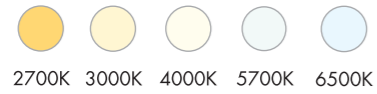

Brightness powerful, 48VDC or 120-277VAC available

80W / 1000mm
96W / 1000mm

spacecannon

CD Linear XL - W54 Series

Length

305mm 610mm 915mm 1220mm 500mm 1000mm

Color

White, or RGBW

Control

Standard DMX512 control protocol(Max 44frames/second).

Protection

Lightning and ESD Protection.

Electrical Protections: short circuit, over current, over voltage and over temperature.

Dimension

Colors

W5421002401

W5421001604

LED

LED Source	CREE XPG2	CREE XML Color
LED QTY	12pcs LEDs@610mm 18pcs LEDs@915mm 24pcs LEDs@1220mm 12pcs LEDs@500mm 24pcs LEDs@1000mm	8pcs LEDs@610mm 12pcs LEDs@915mm 16pcs LEDs@1220mm 8pcs LEDs@500mm 16pcs LEDs@1000mm
Beam Angle	5°,10°,15°, 25°,35°,60°,5*20°,15*55°	15° 30° 40° 15*30° 30*50°