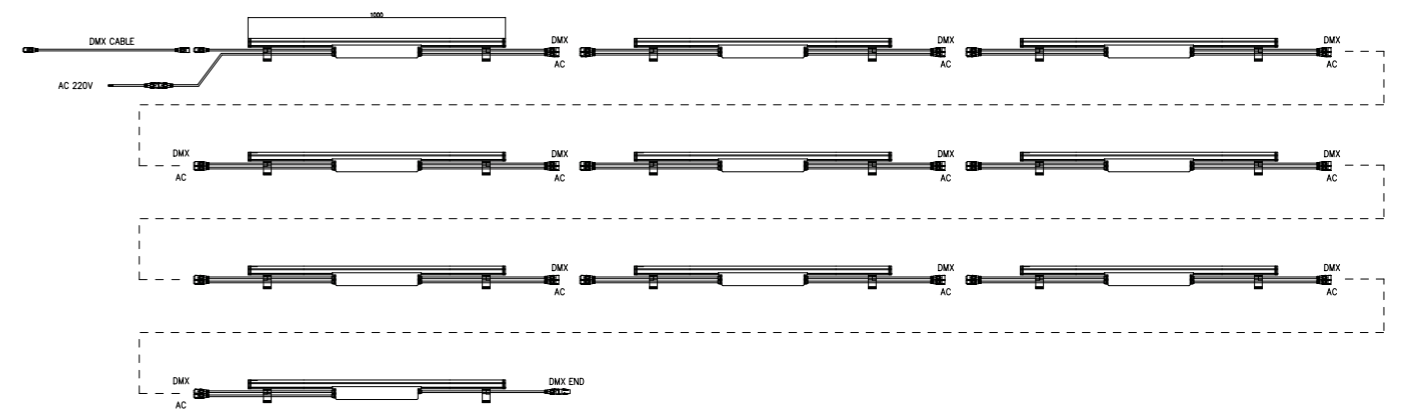

Physical

Housing Material	Aluminium	Mounting Options	Surface mount/Inground with Recessed Box
Finish	Black/White/Silver	Luminaire Connection	DC:4PIN cable with screw lock connector for DC and DMX AC:3PIN cable with screw lock connector for AC 4PIN cable with screw lock connector for DMX
Lense	6mm Toughened Glass		

Environment

Operating Temperature	-30° to 60°	Humidity	0-95%,non-condensing
Startup Temperature	-30° to 60°	IP	Outdoor IP66
Storage Temperature	-40° to 80°		

Certificate

Ordering Information

Product	Width	Length	LED QTY	LED Color
W LED Washer	72 72mm Wide	100 060 610mm 090 915mm 120 1220mm 050 500mm 100 1000mm	24 12pcs LEDs@610mm 18pcs LEDs@915mm 24pcs LEDs@1220mm 18pcs LEDs@500mm 24pcs LEDs@1000mm	01 01 White 04 RGBW

White Color

RGBW 4 in 1

Wiring Diagram

Maximum Run Lengths

	80W per/m
48VDC	up to 5meter
220VAC	up to 12meter