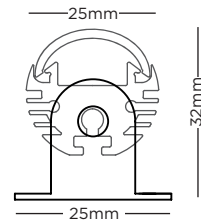

**IP Rating** IP20

**Max. length** 1200mm (standard)

**Extrusion** Anodised aluminium

**Adjustable Mounting Brackets** for easy installation and mounting of the luminaire in any working position

**Dimmable** via Space Cannon's control series or compatible third-party drivers