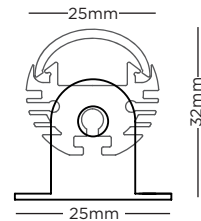

IP Rating IP20

Max. length 1200mm (standard)

Extrusion Anodised aluminium

Adjustable Mounting Brackets for easy installation and mounting of the luminaire in any working position

Dimmable via Space Cannon's control series or compatible third-party drivers

¹ Ordering codes:

XX = Beam Angle (0 = 0°, 30 = 30°, 60 = 60°, 90 = 90°, 120 = 120°)

YY = Cover (CL = Clear, FR = Frosted, WH = White)