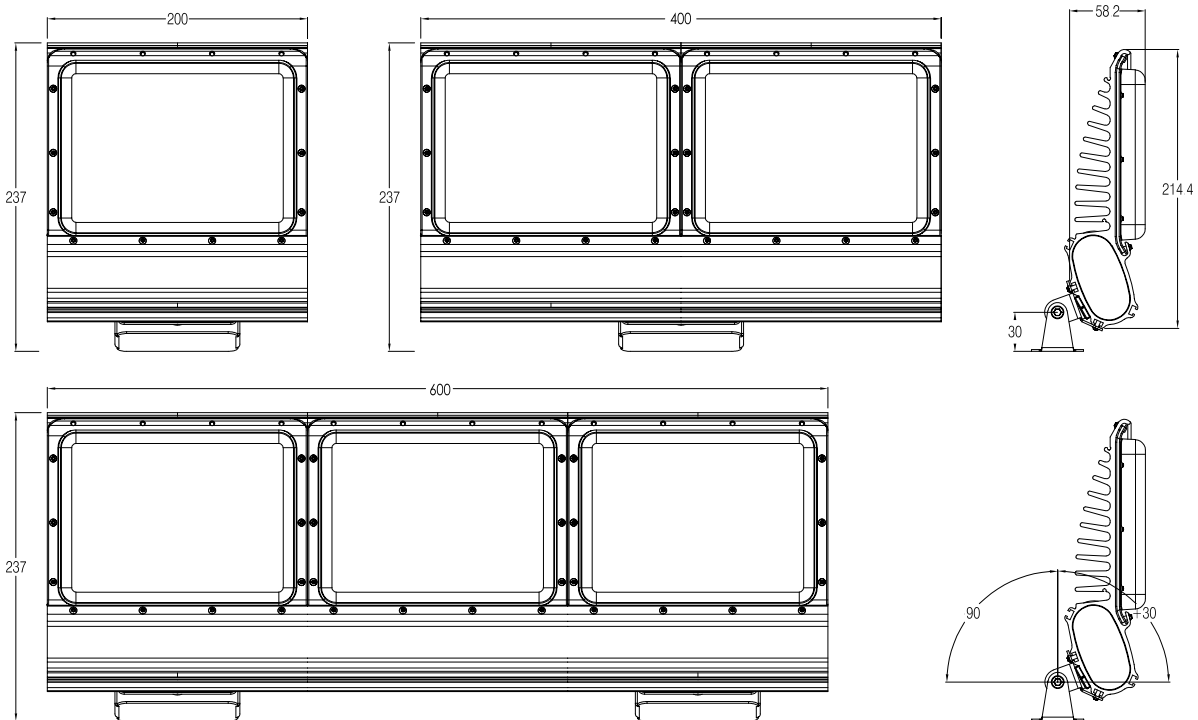

ELLE

DYNAMIC OUTDOOR LED FLOODLIGHT

40W

108W

SPECIFICATIONS

Housing

Anodised aluminium

Ingress Protection

IP65

Control

DMX512, RDM
(Remote Device Management)
Onboard thermal management
with RDM monitoring and
current (brightness) reduction
in the event of overheating.

LEDs

CREE
Elle 20: 24 LEDs
Elle 40: 48 LEDs
Elle 60: 72 LEDs

LED Optics

Specify at time of order:
10°, 30°, 10° x 60°, 90°, 110°.

LED Colours

Single colour:
Red, Green, Blue, Amber, Cool
White, Warm White.
Also available in variable white
and variable colour (RGBA).

Power

180-260VAC 50/60Hz single
phase
Elle 20: 40W
Elle 40: 72W
Elle 60: 108W

Accessories

Stainless steel mounting
brackets

Accessories not included

DMX controller

DIMENSIONS

www.spacecannon.com.au