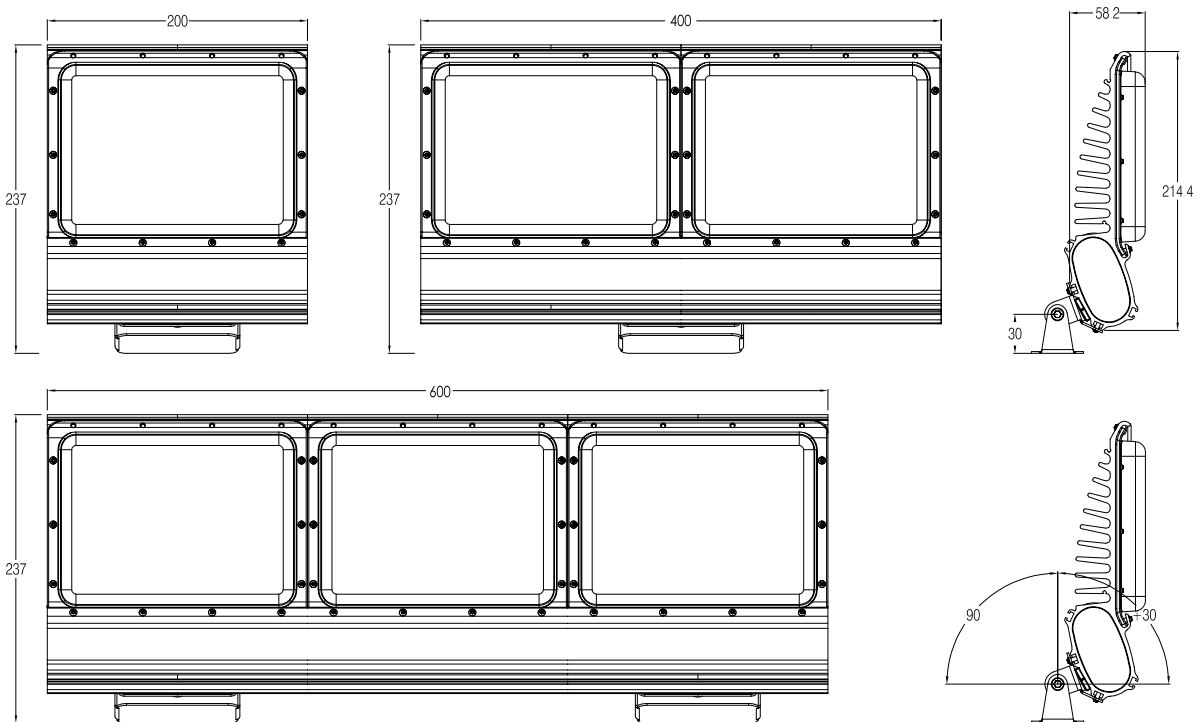

ELLE

DYNAMIC OUTDOOR LED FLOODLIGHT

40W

108W

SPECIFICATIONS

Housing

Anodised aluminium

Ingress Protection

IP65

Control

DMX512, RDM
(Remote Device Management)
Onboard thermal management
with RDM monitoring and
current (brightness) reduction
in the event of overheating.

LEDs

CREE
Elle 20: 24 LEDs
Elle 40: 48 LEDs
Elle 60: 72 LEDs

LED Optics

Specify at time of order:
10°, 30°, 10° x 60°, 90°, 110°.

LED Colours

Single colour:
Red, Green, Blue, Amber, Cool
White, Warm White.
Also available in variable white
and variable colour (RGBA).

Power

180-260VAC 50/60Hz single
phase
Elle 20: 40W
Elle 40: 72W
Elle 60: 108W

Accessories

Stainless steel mounting
brackets

Accessories not included

DMX controller

DIMENSIONS

www.spacecannon.com.au