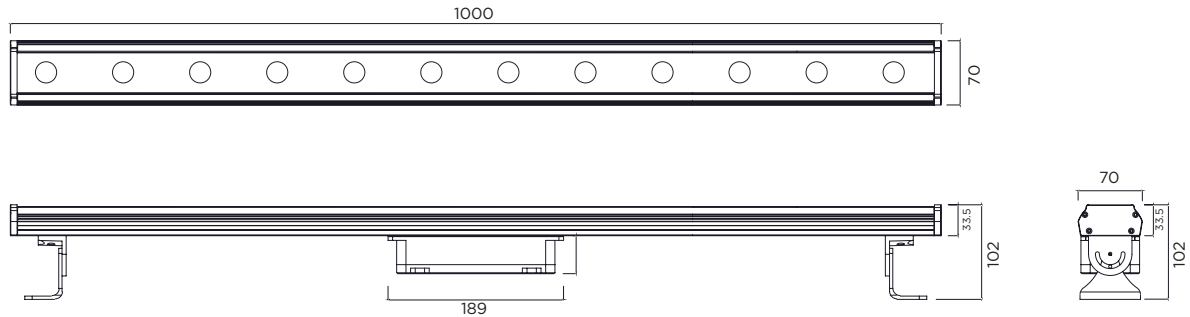

<sup>1</sup> Ordering codes:

XX = Length mm (300 = 300mm, 500 = 500mm, 600 = 600mm, 900 = 900mm, 1000 = 1000mm, 1200 = 1200mm)

YY = Beam Angle (1535 = 15° x 35°, 1030 = 10° x 30°, 1060 = 10° x 60°, 3060 = 30° x 60°)

### DIMENSIONS

All dimensions in millimetres unless otherwise specified