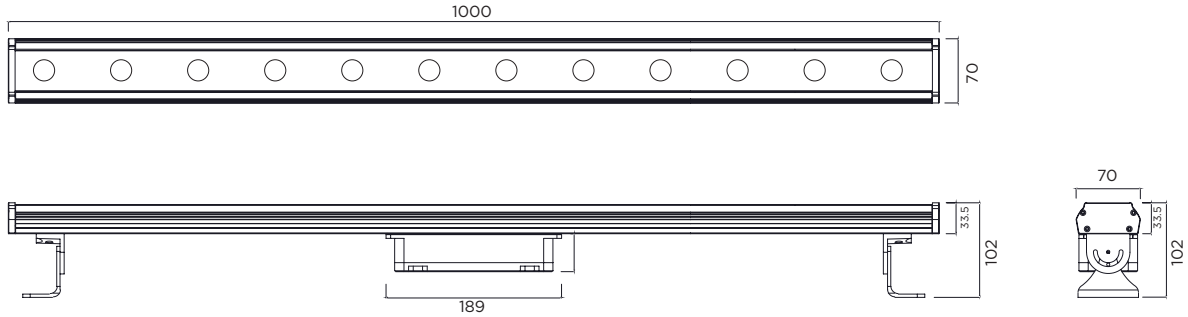

<sup>1</sup> Ordering codes:

XX = Length mm (300 = 300mm, 500 = 500mm, 600 = 600mm, 900 = 900mm, 1000 = 1000mm, 1200 = 1200mm)

YY = Beam Angle (1535 = 15° x 35°, 1030 = 10° x 30°, 1060 = 10° x 60°, 3060 = 30° x 60°)

### DIMENSIONS

All dimensions in millimetres unless otherwise specified