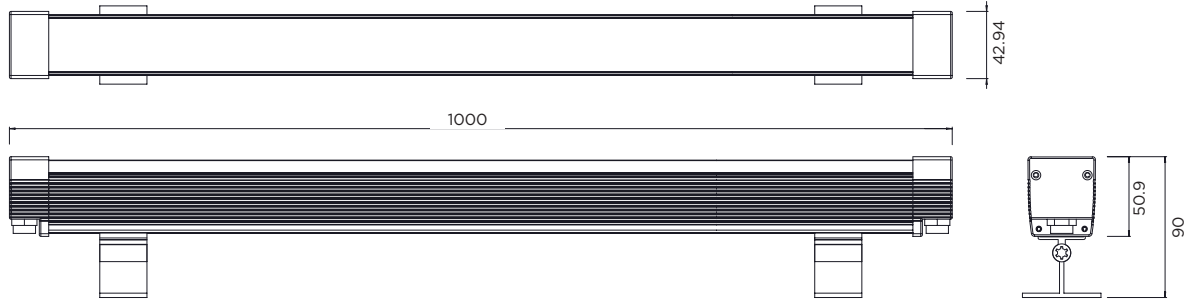

FEATURES

- 3-year Warranty
- Cree LEDs
- DMX512 Auto-addressing
- 24VDC Constant Voltage 30W per metre
- Protected against hot-plugging and reverse connection
- Available in six lengths - 300mm, 500mm, 600mm, 900mm, 1000mm, 1200mm
- Available in four beam angles - 15°x35°, 10°x30°, 10°x60°, 30°x60°
- CE/ROHS Certified
- IP67

¹ Ordering codes:

XX = Length mm (300 = 300mm, 500 = 500mm, 600 = 600mm, 900 = 900mm, 1000 = 1000mm, 1200 = 1200mm)

YY = Beam Angle (1535 = 15° x 35°, 1030 = 10° x 30°, 1060 = 10° x 60°, 3060 = 30° x 60°)

Specifications subject to change without notice. Revised 11 Oct 2017.

CD LINEAR 30W

OUTDOOR LINEAR WALL WASHER

30W

DIMENSIONS

All dimensions in millimetres unless otherwise specified

ACCESSORIES

Feeder Cable